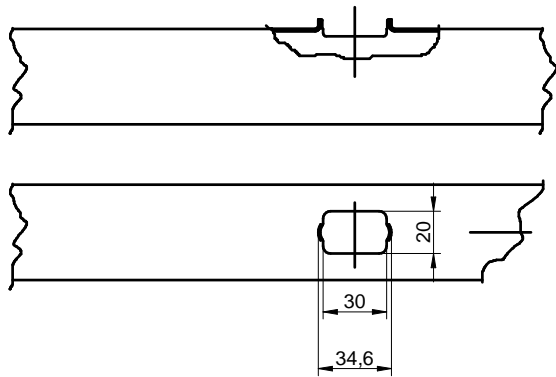

GALVANIZED TUBE 3 OR 4 HOLES TECHNICAL DATA

YOUR RELIABLE PARTNER

DETALLE "A" AMPLIADO

Tubo galvanizado Ø45 mm L= 3,05m 3 ventanas e= 1,0mm abocardado
 Galvanized tube Ø45 mm L= 3,05m e= 1,0mm end-widened with 3 holes
 Tube galva Ø45 mm L= 3,05m 3 trous e= 1,0mm evasé

S/E

COD: 4G4009BAA000

DETALLE "A" AMPLIADO

Tubo galvanizado Ø45 mm L= 3,05m 4 ventanas e= 1,0mm abocardado
 Galvanized tube Ø45 mm L= 3,05m e= 1,0mm end-widened with 4 holes
 Tube galva Ø45 mm L= 3,05m 4 trous e= 1,0mm evasé