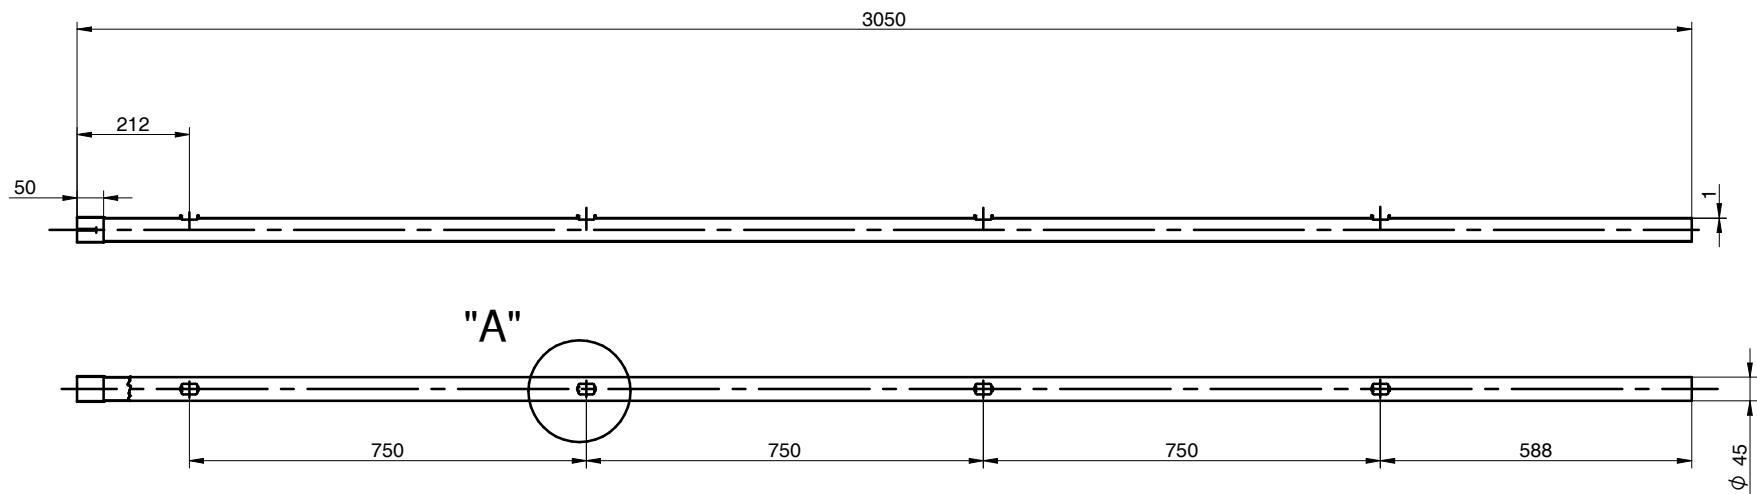

GALVANIZED TUBE 3 OR 4 HOLES TECHNICAL DATA

YOUR RELIABLE PARTNER

DETALLE "A" AMPLIADO

Tubo galvanizado Ø45 mm L= 3,05m 3 ventanas e= 1,0mm abocardado
 Galvanized tube Ø45 mm L= 3,05m e= 1,0mm end-widened with 3 holes
 Tube galva Ø45 mm L= 3,05m 3 trous e= 1,0mm evasé

S/E

COD: 4G4009BAA000

DETALLE "A" AMPLIADO

Tubo galvanizado Ø45 mm L= 3,05m 4 ventanas e= 1,0mm abocardado
 Galvanized tube Ø45 mm L= 3,05m e= 1,0mm end-widened with 4 holes
 Tube galva Ø45 mm L= 3,05m 4 trous e= 1,0mm evasé