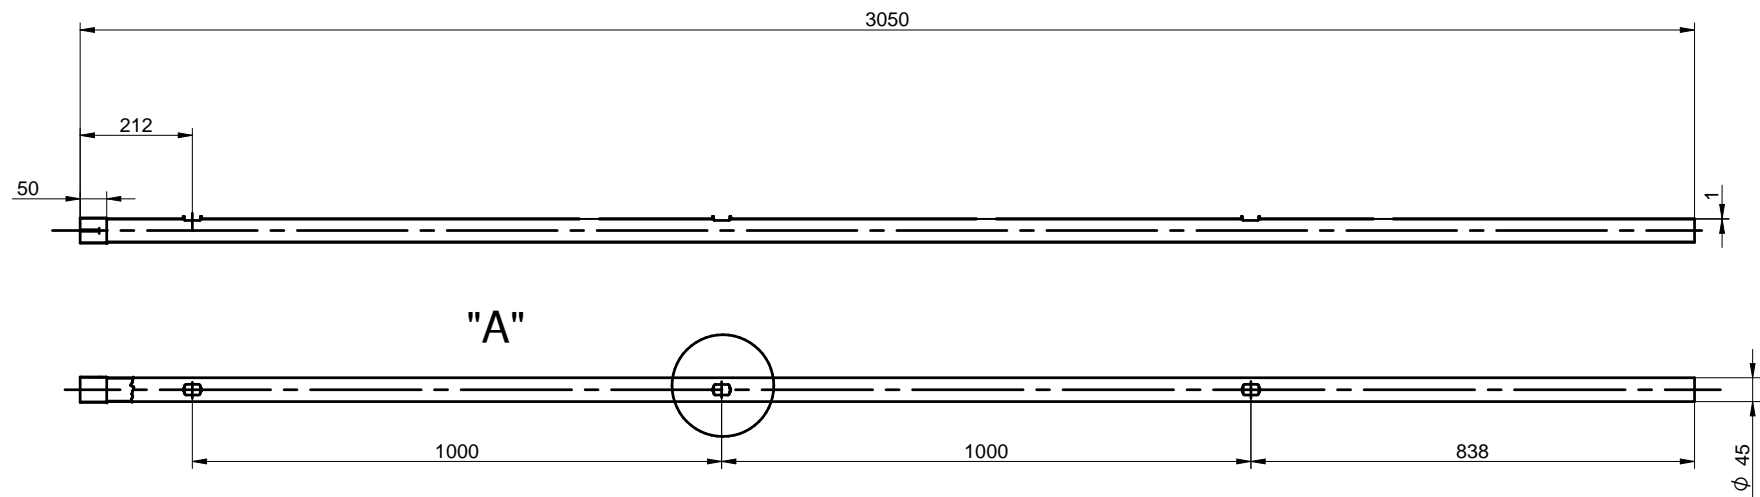

GALVANIZED TUBE 3 OR 4 HOLES TECHNICAL DATA

YOUR RELIABLE PARTNER

DETALLE "A" AMPLIADO

Tubo galvanizado Ø45 mm L= 3,05m 3 ventanas e= 1,0mm abocardado
 Galvanized tube Ø45 mm L= 3,05m e= 1,0mm end-widened with 3 holes
 Tube galva Ø45 mm L= 3,05m 3 trous e= 1,0mm evasé

S/E

COD: 4G4009BAA000

DETALLE "A" AMPLIADO

Tubo galvanizado Ø45 mm L= 3,05m 4 ventanas e= 1,0mm abocardado
 Galvanized tube Ø45 mm L= 3,05m e= 1,0mm end-widened with 4 holes
 Tube galva Ø45 mm L= 3,05m 4 trous e= 1,0mm evasé