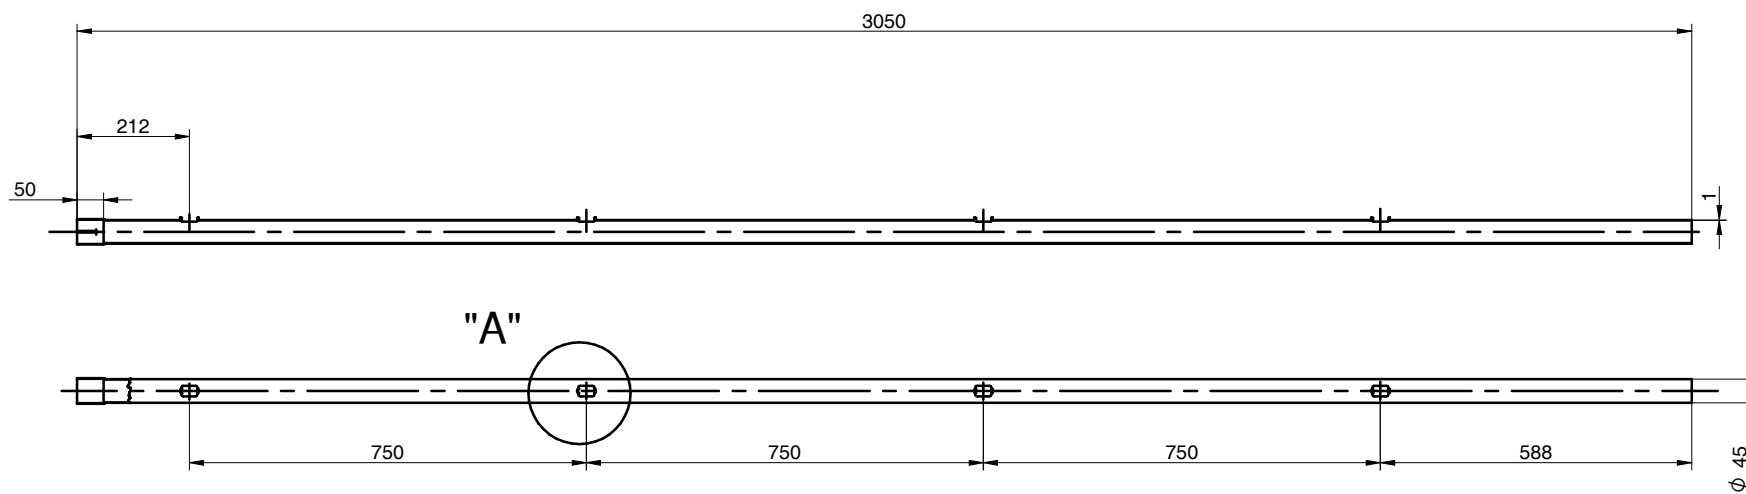

GALVANIZED TUBE 3 OR 4 HOLES TECHNICAL DATA

YOUR RELIABLE PARTNER

DETALLE "A" AMPLIADO

Tubo galvanizado Ø45 mm L= 3,05m 3 ventanas e= 1,0mm abocardado
 Galvanized tube Ø45 mm L= 3,05m e= 1,0mm end-widened with 3 holes
 Tube galva Ø45 mm L= 3,05m 3 trous e= 1,0mm evasé

S/E

COD: 4G4009BAA000

DETALLE "A" AMPLIADO

Tubo galvanizado Ø45 mm L= 3,05m 4 ventanas e= 1,0mm abocardado
 Galvanized tube Ø45 mm L= 3,05m e= 1,0mm end-widened with 4 holes
 Tube galva Ø45 mm L= 3,05m 4 trous e= 1,0mm evasé