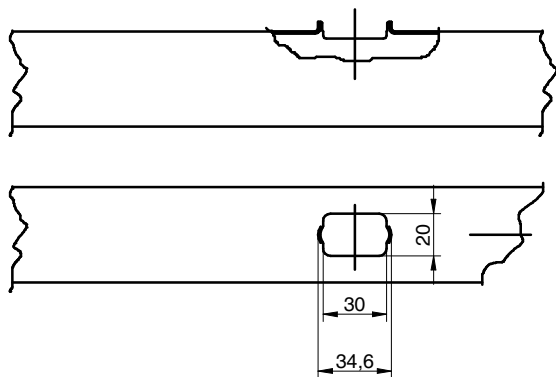

GALVANIZED TUBE 3 OR 4 HOLES TECHNICAL DATA

YOUR RELIABLE PARTNER

DETALLE "A" AMPLIADO

Tubo galvanizado Ø45 mm L= 3,05m 3 ventanas e= 1,0mm abocardado
 Galvanized tube Ø45 mm L= 3,05m e= 1,0mm end-widened with 3 holes
 Tube galva Ø45 mm L= 3,05m 3 trous e= 1,0mm evasé

S/E

COD: 4G4009BAA000

DETALLE "A" AMPLIADO

Tubo galvanizado Ø45 mm L= 3,05m 4 ventanas e= 1,0mm abocardado
 Galvanized tube Ø45 mm L= 3,05m e= 1,0mm end-widened with 4 holes
 Tube galva Ø45 mm L= 3,05m 4 trous e= 1,0mm evasé