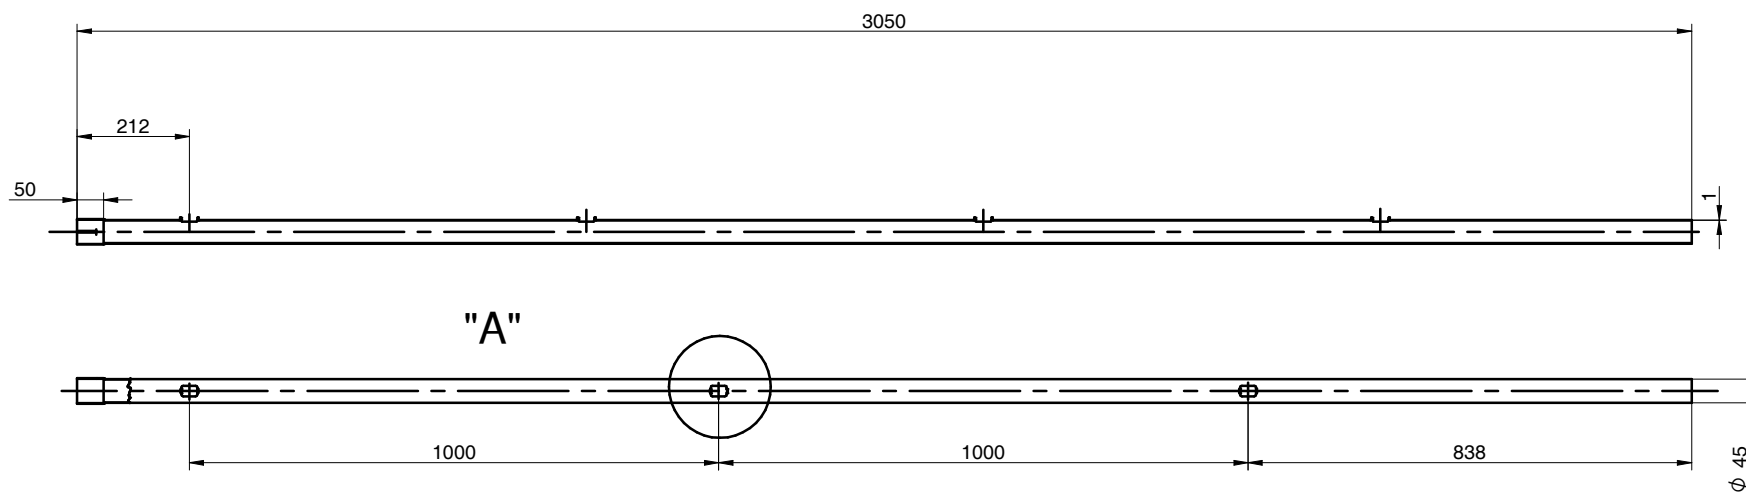

GALVANIZED TUBE 3 OR 4 HOLES TECHNICAL DATA

YOUR RELIABLE PARTNER

DETALLE "A" AMPLIADO

Tubo galvanizado Ø45 mm L= 3,05m 3 ventanas e= 1,0mm abocardado
 Galvanized tube Ø45 mm L= 3,05m e= 1,0mm end-widened with 3 holes
 Tube galva Ø45 mm L= 3,05m 3 trous e= 1,0mm evasé

S/E

COD: 4G4009BAA000

DETALLE "A" AMPLIADO

Tubo galvanizado Ø45 mm L= 3,05m 4 ventanas e= 1,0mm abocardado
 Galvanized tube Ø45 mm L= 3,05m e= 1,0mm end-widened with 4 holes
 Tube galva Ø45 mm L= 3,05m 4 trous e= 1,0mm evasé