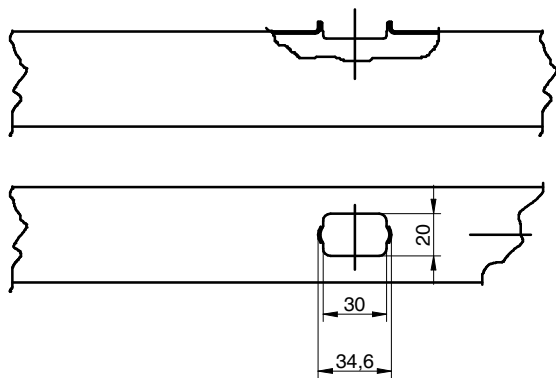

GALVANIZED TUBE 3 OR 4 HOLES TECHNICAL DATA

YOUR RELIABLE PARTNER

DETALLE "A" AMPLIADO

Tubo galvanizado Ø45 mm L= 3,05m 3 ventanas e= 1,0mm abocardado
 Galvanized tube Ø45 mm L= 3,05m e= 1,0mm end-widened with 3 holes
 Tube galva Ø45 mm L= 3,05m 3 trous e= 1,0mm evasé

S/E

COD: 4G4009BAA000

DETALLE "A" AMPLIADO

Tubo galvanizado Ø45 mm L= 3,05m 4 ventanas e= 1,0mm abocardado
 Galvanized tube Ø45 mm L= 3,05m e= 1,0mm end-widened with 4 holes
 Tube galva Ø45 mm L= 3,05m 4 trous e= 1,0mm evasé